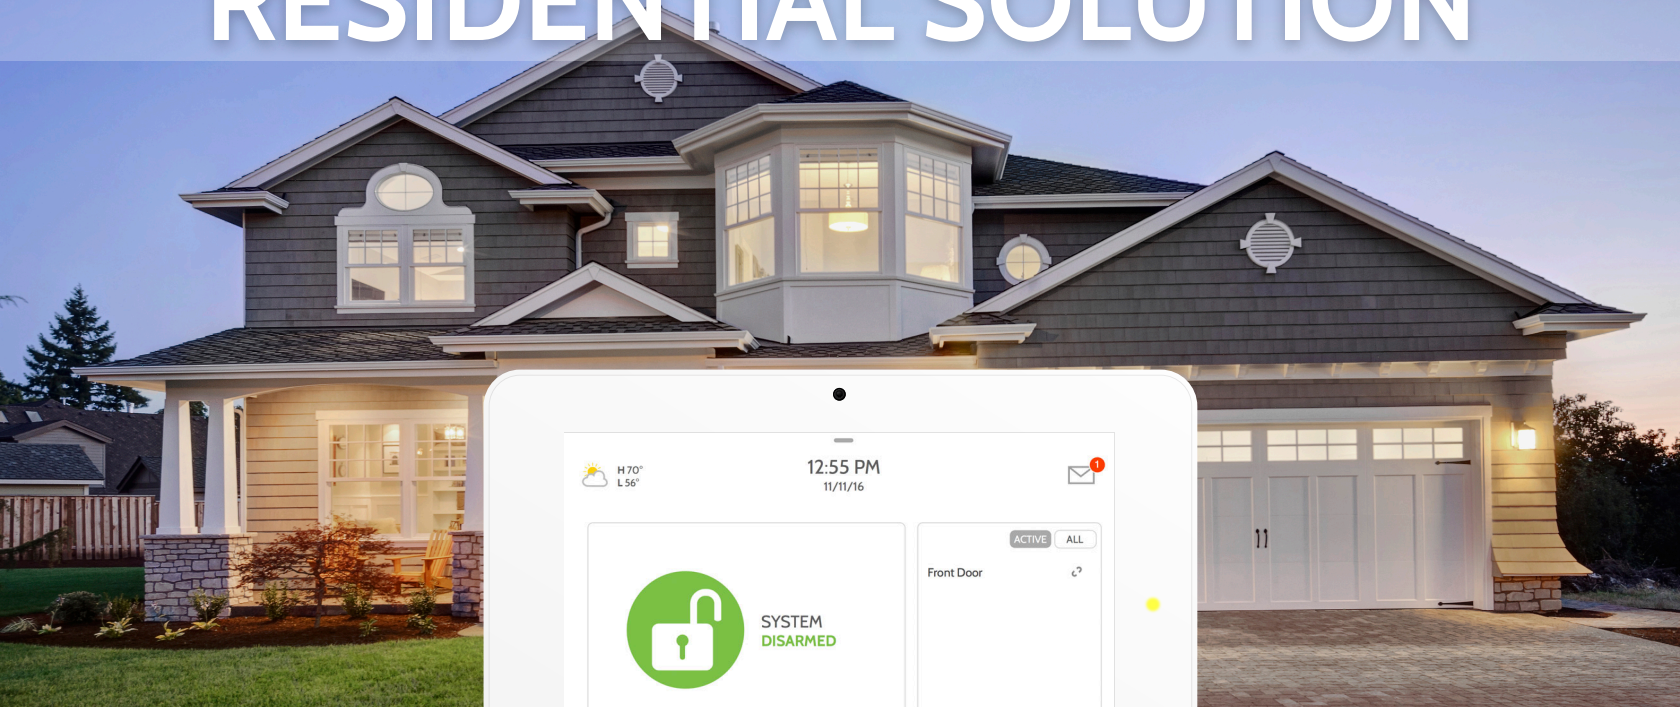

RESIDENTIAL SOLUTION

7" HD Touchscreen

Easy to use, Feels like your phone

Bluetooth Touchless Disarming

Leave your phone in your pocket

Dual SRF featuring PowerG

4x Range, Encrypted, Takeover wireless, Hardwired

Live Answer, Live View

Safely answer your door from the 7" HD Touchscreen

Built in 5MP Camera

Disarm Photos with Face Recognition

Built in Glass Break

Add value without adding cost

Z-Wave Plus

Lights, Locks, Thermostats, Garage Openers