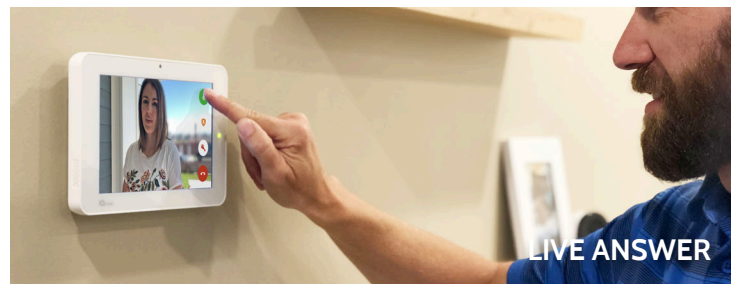

BLUETOOTH DISARMING